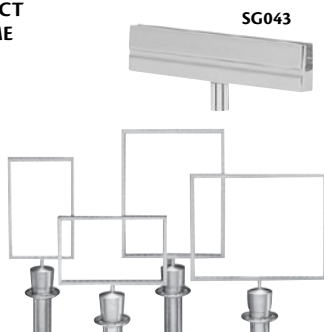

SIGN HOLDERS

FOR CLASSIC PORTABLE POSTS SELECT EITHER A SIGN BRACKET OR A FRAME

Sign Bracket

- Use with classic portable post models
- Fits 1/4" inserts or signs
- Available in chrome or black finish

Frames

- Full-framed message holder to fit on top of existing classic portable posts
- Horizontal or vertical orientation
- Available in 7" x 11" or 11" x 14" sizes
- Accommodates 1/8" inserts or signs
- Available in chrome or black finish